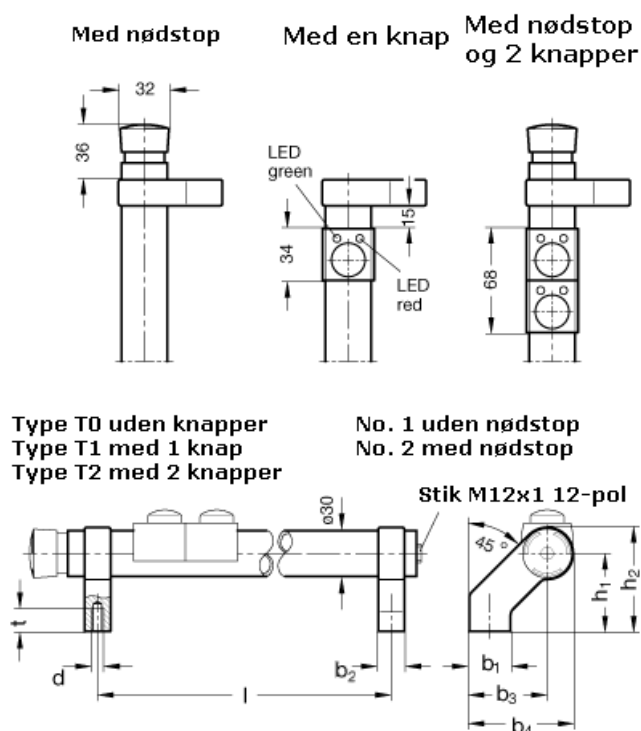

Article number: 201025030021

Description: E+G Tubular handles with switches
GN 332-300-EL-T2-1

Measures

b ₁ = 27	t = 15
b ₂ = 17	
b ₃ = 51	
b ₄ = 68	
d = M 8	
h ₁ = 51	
h ₂ = 68	
l = 300	